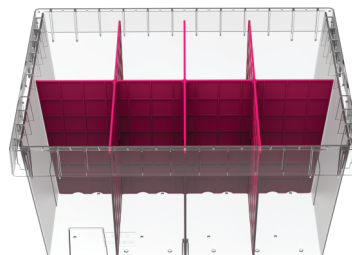

LINE
TOTE

resistent - sustainable - inteligent

Developed to facilitate your business.

MODERN DESIGN

The modern design and non-slip bottom allow for excellent performance, in addition to smooth, noise-free sliding, ensuring product integrity.

LIGHTWEIGHT AND LARGE CAPACITY

Intelligently developed and thought to improve routine, the product has several models and has a hatch to facilitate processes.

AUTOMATED SYSTEMS

TOTE is also used in the maintenance of stock in logistics warehouses – SKU (Stock Keeping Unit) and in automatic/semi-automatic systems for order separation (picking).

DIVISIONS (OPTIONAL)

- Better packaging.
- Ideal for conservation of finishing and painting.
- Greater protection in transport.

DIFFERENT VERSIONS

Recognized for its quality and practicality, the entire TOTE product line also has versions in conductive material, non-toxic or resistant to impact, oil and temperature variations, according to your need and project.