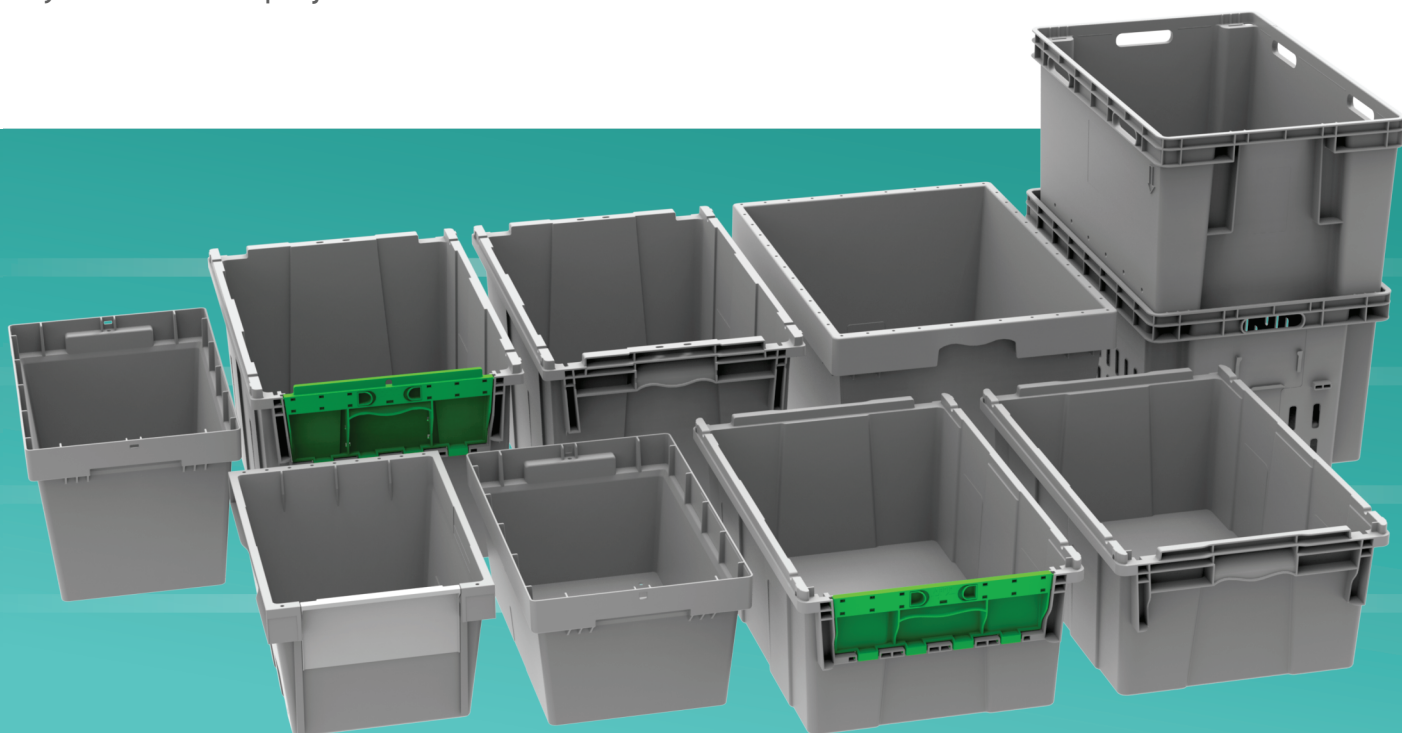

LINE
TOTE

resistent - sustainable - inteligent

Developed to facilitate your business.

MODERN DESIGN

The modern design and non-slip bottom allow for excellent performance, in addition to smooth, noise-free sliding, ensuring product integrity.

LIGHTWEIGHT AND LARGE CAPACITY

Intelligently developed and thought to improve routine, the product has several models and has a hatch to facilitate processes.

AUTOMATED SYSTEMS

TOTE is also used in the maintenance of stock in logistics warehouses – SKU (Stock Keeping Unit) and in automatic/semi-automatic systems for order separation (picking).

DIVISIONS (OPTIONAL)

- Better packaging.
- Ideal for conservation of finishing and painting.
- Greater protection in transport.

DIFFERENT VERSIONS

Recognized for its quality and practicality, the entire TOTE product line also has versions in conductive material, non-toxic or resistant to impact, oil and temperature variations, according to your need and project.