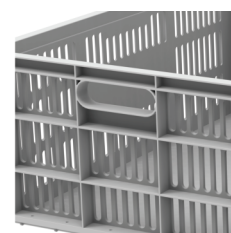

MORE CONFORT
Ergonomic handles