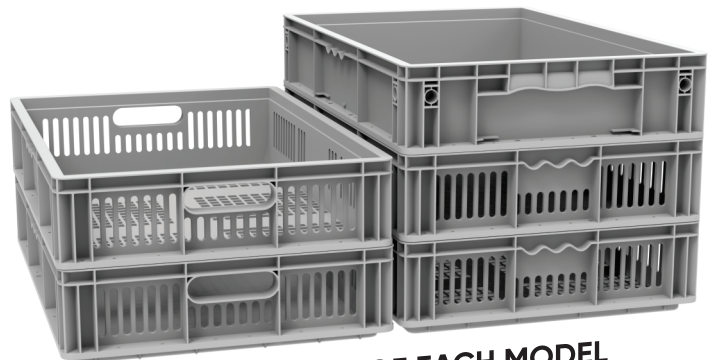

LINE

PRATIKA

resistent - sustainable - inteligent

Developed to facilitate your business.

DIFFERENT SEGMENTS

This box can be used in several segments such as: dairy products, fruit and vegetable harvesting, slaughterhouses, greengrocers, street markets, supermarkets and industries.

STACKABLE

As perfect distribution boxes for different segments, the Pratika line products are stackable for a better organization of the entire operation.

PRACTICAL DESIGN

Practical and lightweight for ease of use, the product is also compatible with the Euro Line and KLT.