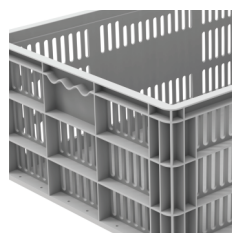

DIFFERENT VERSIONS

Recognized for its quality and practicality, the entire PRÁTICA product line also has versions in conductive material, non-toxic or resistant to impact, oil and temperature variations, according to your need and project.