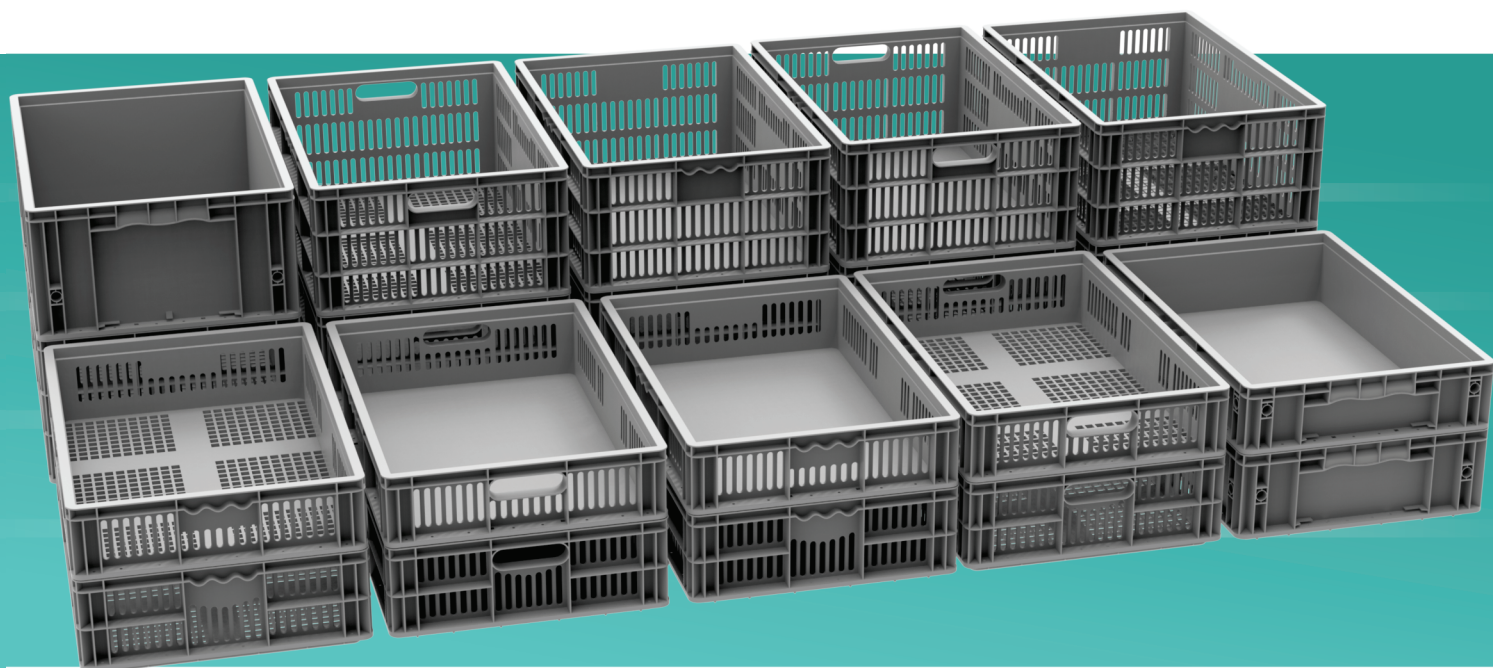

DIFFERENT VERSIONS

Recognized for its quality and practicality, the entire PRÁTICA product line also has versions in conductive material, non-toxic or resistant to impact, oil and temperature variations, according to your need and project.

PRÁTICA LINE	VARIATION	NOMINAL DIMENSIONS length x width x height (in)	EXTERNAL DIMENSIONS length x width x height (in)	INTERNAL DIMENSIONS TOP length x width (in)	INTERNAL DIMENSIONS BASE length x width (in)	USEFUL INTERNAL HEIGHT DIMENSIONS (in)	WEIGHT (lbs)	CAPACITY (ft³)	MATERIAL
CNP 6412	FULLY CLOSED (SHELL HANDLE)	23,62x15,75x4,72	26,46x15,59x4,61	21,81x14,33	21,65x14,17	3,86	3	0,69	PP
	OPEN SIDE WITH CLOSED BOTTOM (OPEN HANDLE)	23,62x15,75x4,72	23,46x15,59x4,61	21,81x14,33	21,65x14,17	3,86	2,8	0,69	PP
	OPEN SIDE WITH CLOSED BOTTOM (CLOSED HANDLE)	23,62x15,75x4,72	23,46x15,59x4,61	21,81x14,33	21,65x14,17	3,86	2,8	0,69	PP
	OPEN SIDE WITH VENTILATED BOTTOM (OPEN HANDLE)	23,62x15,75x4,72	23,46x15,59x4,72	21,81x14,33	21,65x14,17	3,86	2,8	0,69	PP
	OPEN SIDE WITH VENTILATED BOTTOM (CLOSED HANDLE)	23,62x15,75x4,72	23,46x15,59x4,72	21,81x14,33	21,65x14,17	3,86	2,8	0,69	PP
CNP 6415	FULLY CLOSED (SHELL HANDLE)	23,62x15,75x5,91	23,46x15,59x5,79	21,81x14,33	21,65x14,17	5,04	3,5	0,90	PP
	OPEN SIDE WITH CLOSED BOTTOM (OPEN HANDLE)	23,62x15,75x5,91	23,46x15,59x5,79	21,81x14,33	21,65x14,17	5,04	3,3	0,90	PP
	OPEN SIDE WITH CLOSED BOTTOM (CLOSED HANDLE)	23,62x15,75x5,91	23,46x15,59x5,79	21,81x14,33	21,65x14,17	5,04	3,3	0,90	PP
	OPEN SIDE WITH VENTILATED BOTTOM (OPEN HANDLE)	23,62x15,75x5,91	23,46x15,59x5,91	21,81x14,33	21,65x14,17	5,04	3,3	0,90	PP
	OPEN SIDE WITH VENTILATED BOTTOM (CLOSED HANDLE)	23,62x15,75x5,91	23,46x15,59x5,91	21,81x14,33	21,65x14,17	5,04	3,3	0,90	PP
CNP 6422	FULLY CLOSED (SHELL HANDLE)	23,62x15,75x8,66	23,46x15,59x8,54	21,81x14,33	21,65x14,17	7,80	4,6	1,39	PP
	OPEN SIDE WITH CLOSED BOTTOM (OPEN HANDLE)	23,62x15,75x8,66	23,46x15,59x8,54	21,81x14,33	21,65x14,17	7,80	3,9	1,39	PP
	OPEN SIDE WITH CLOSED BOTTOM (CLOSED HANDLE)	23,62x15,75x8,66	23,46x15,59x8,54	21,81x14,33	21,65x14,17	7,80	3,9	1,39	PP
	OPEN SIDE WITH VENTILATED BOTTOM (OPEN HANDLE)	23,62x15,75x8,66	23,46x15,59x8,66	21,81x14,33	21,65x14,17	7,80	4,1	1,39	PP
	OPEN SIDE WITH VENTILATED BOTTOM (CLOSED HANDLE)	23,62x15,75x8,66	23,46x15,59x8,66	21,81x14,33	21,65x14,17	7,80	4,1	1,61	PP
CNP 6425	FULLY CLOSED (SHELL HANDLE)	23,62x15,75x9,84	23,46x15,59x9,72	21,81x14,33	21,65x14,17	8,98	5,9	1,61	PP
	OPEN SIDE WITH CLOSED BOTTOM (OPEN HANDLE)	23,62x15,75x9,84	23,46x15,59x9,72	21,81x14,33	21,65x14,17	8,98	4,1	1,61	PP
	OPEN SIDE WITH CLOSED BOTTOM (CLOSED HANDLE)	23,62x15,75x9,84	23,46x15,59x9,72	21,81x14,33	21,65x14,17	8,98	4,1	1,61	PP
	OPEN SIDE WITH VENTILATED BOTTOM (OPEN HANDLE)	23,62x15,75x9,84	23,46x15,59x9,84	21,81x14,33	21,65x14,17	8,98	4,4	1,61	PP
	OPEN SIDE WITH VENTILATED BOTTOM (CLOSED HANDLE)	23,62x15,75x9,84	23,46x15,59x9,84	21,81x14,33	21,65x14,17	8,98	4,4	1,61	PP