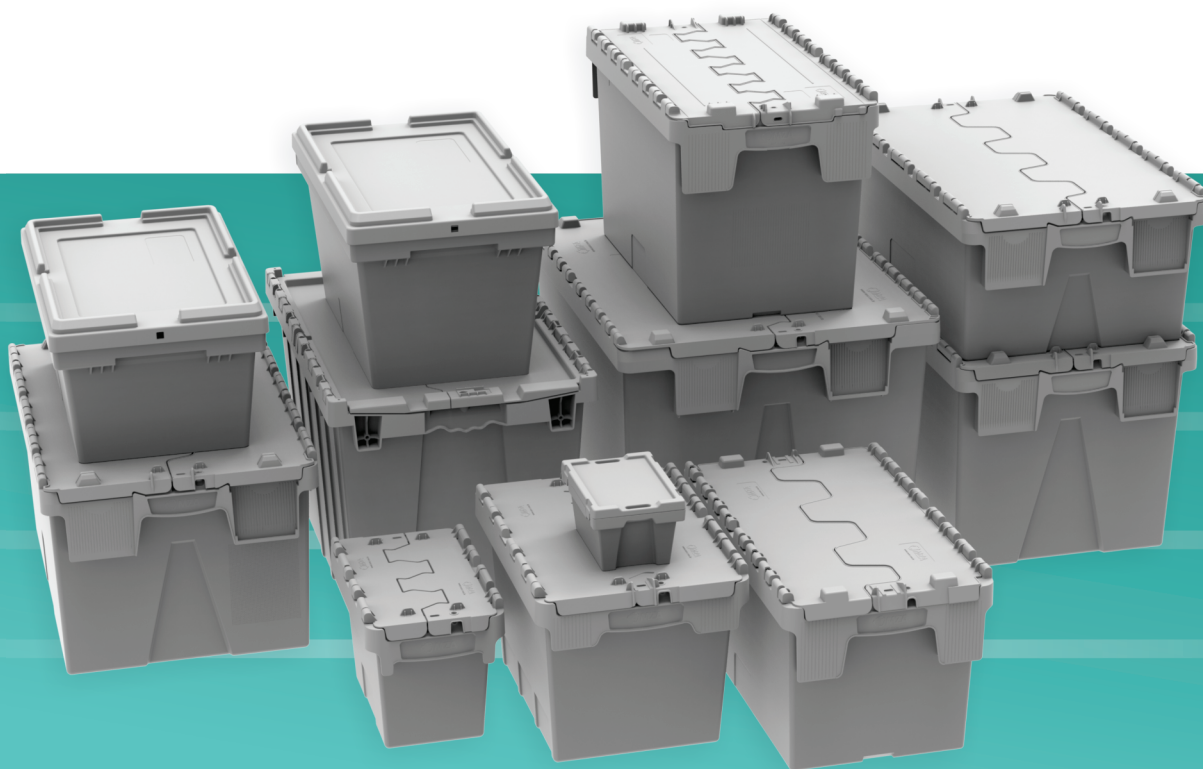

DIFFERENT VERSIONS

Recognized for its quality and practicality, the entire ARKA ALC product line also has versions in conductive material, non-toxic or resistant to impact, oil and temperature variations, according to your need and project.

ARKA ALC LINE	NOMINAL DIMENSIONS length x width x height (in)	EXTERNAL DIMENSIONS length x width x height (in)	INTERNAL DIMENSIONS TOP length x width (in)	INTERNAL DIMENSIONS BASE length x width (in)	USEFUL INTERNAL HEIGHT DIMENSIONS (in)	WEIGHT (lbs)	CAPACITY (ft³)	MATERIAL
2110	7,87x5,12x100	7,09x5,12x3,94	5,75x4,37	5,08x3,62	3,46	0,4	0,04	PP
3222	11,81x7,87x8,66	11,85x7,64x8,66	9,65x6,26	8,74x5,16	7,87	1,9	0,23	PP
4328	15,75x11,81x11,02	15,87x11,73x11,02	13,58x10,35	12,20x8,74	10,24	3,5	0,74	PP
5321	19,69x11,81x8,27	19,41x11,82x8,27	17,72x10,87	16,42x9,49	6,30	4,1	0,71	PP
5327	19,69x11,81x10,63	19,41x11,89x10,35	17,72x10,87	16,06x9,09	8,39	4,4	0,85	PP
5328	19,69x11,81x11,02	19,88x11,81x11,02	17,52x10,43	16,22x9,61	10,24	4,6	1,02	PP
5334	19,69x11,81x13,39	20,47x12,60x13,54	18,11x11,42	16,93x10,43	12,79	5,7	1,43	PP
6425	23,62x15,75x9,84	23,86x15,63x9,84	21,50x14,57	20,28x13,78	9,07	5,9	1,55	PP
6432	23,62x15,75x12,60	23,98x15,63x12,60	21,50x14,57	20,28x13,58	11,83	6,6	2,01	PP
6437	23,62x15,75x14,57	23,86x15,63x14,37	21,50x14,57	20,04x13,50	13,60	6,8	2,26	PP
6440	23,62x15,75x15,75	23,62x15,75x15,75	21,65x14,29	19,69x12,28	14,43	6,8	2,40	PP
6545	23,62x19,69x17,72	23,98x19,69x17,72	21,46x18,62	19,76x17,28	16,79	10,1	3,64	PP